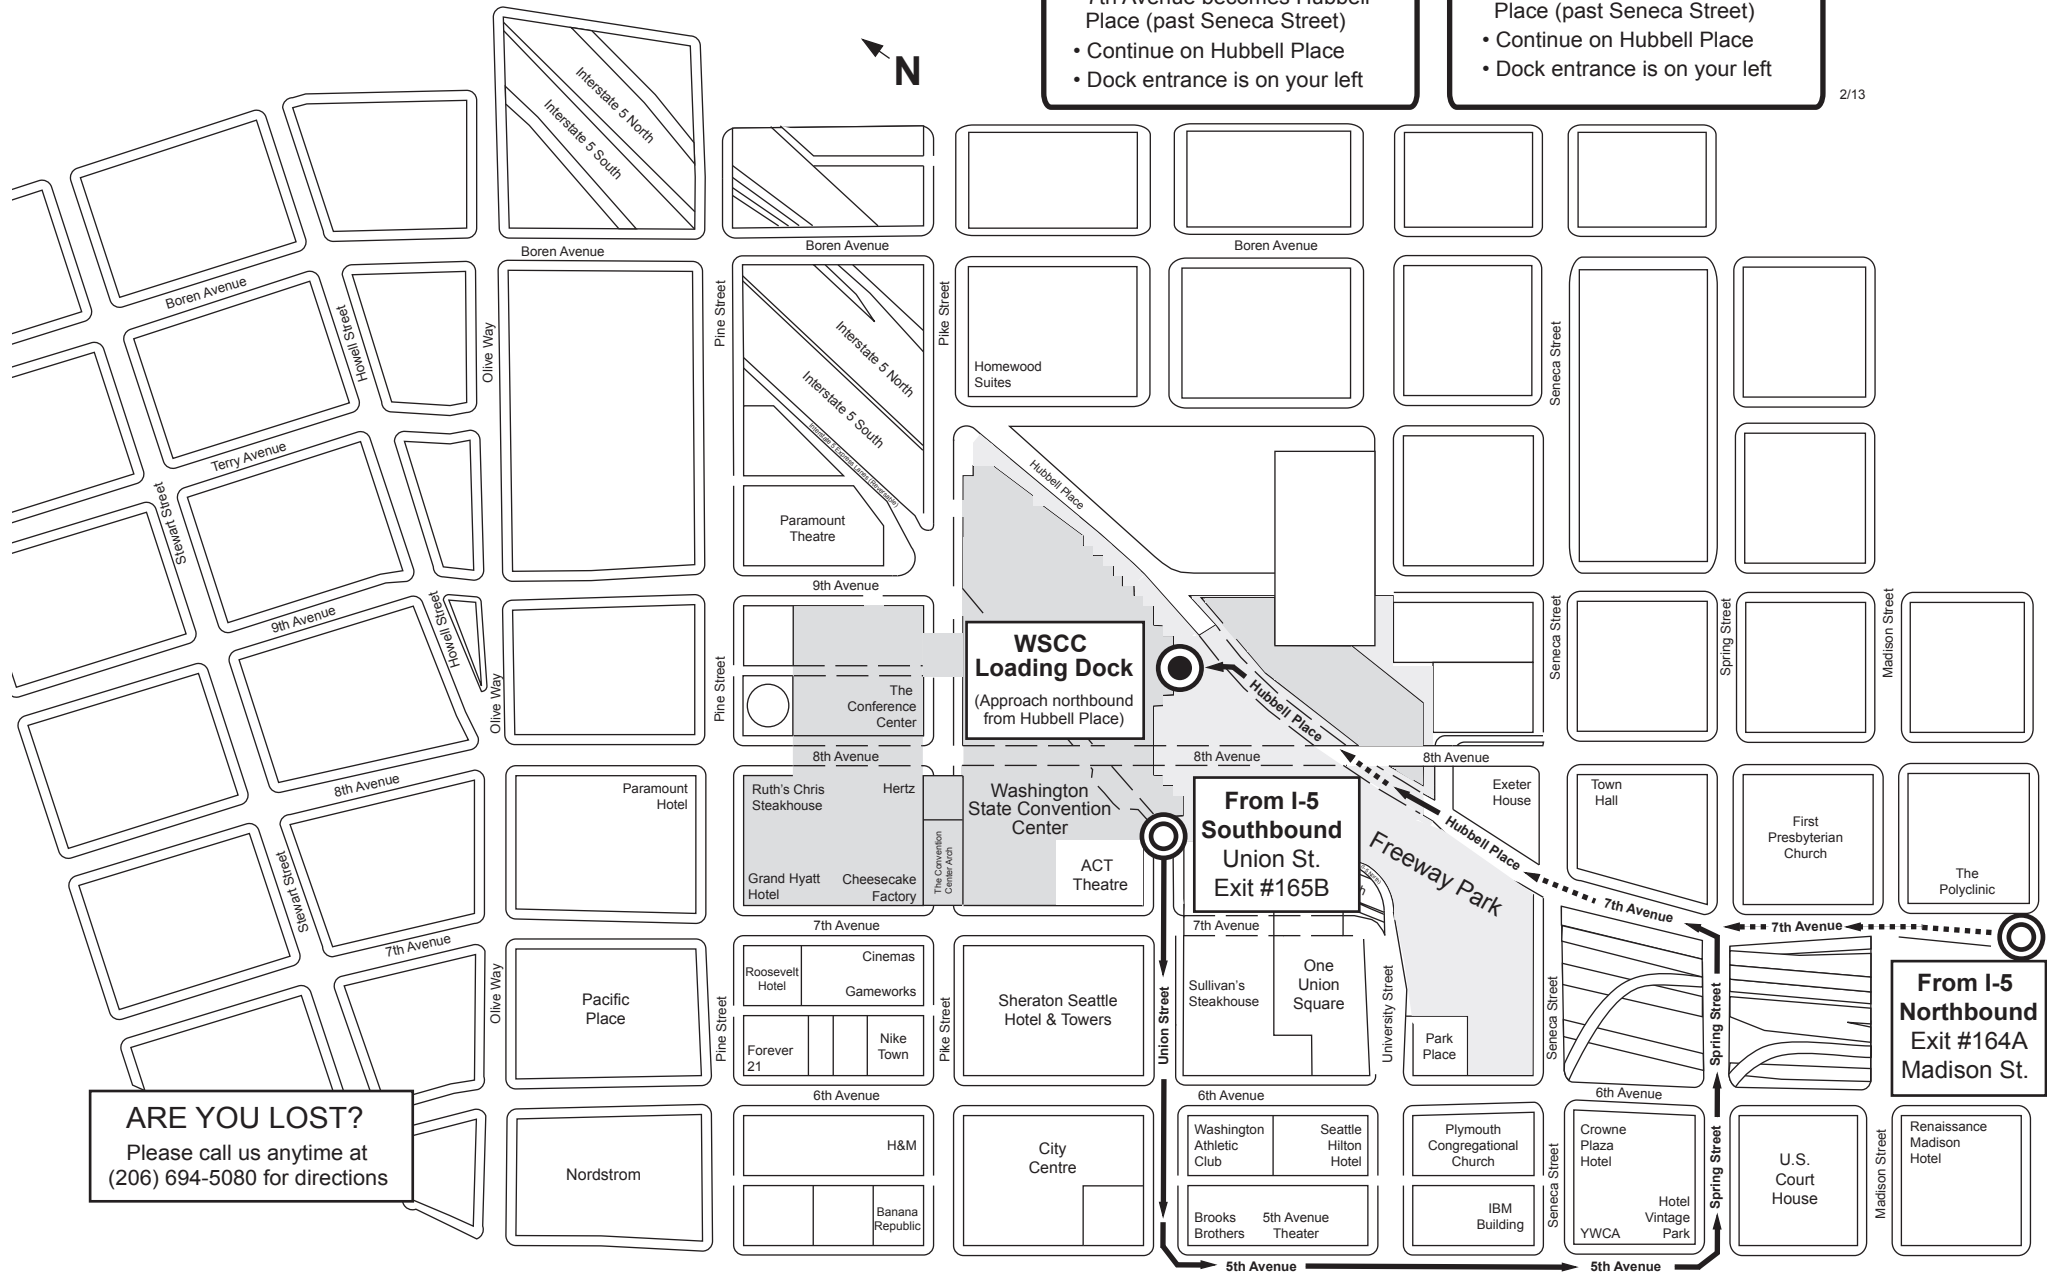

## DIRECTIONS TO LOADING DOCK

### LOAD AND UNLOAD ONLY - NO PARKING

Dock hours are Monday - Friday, 8:00 a.m. to 5:00 p.m.,  
unless otherwise requested by show management

**FROM I-5 SOUTHBOUND**

- Interstate 5 Southbound
- Union Street exit (#165B)
- Union Street to 5th Avenue
- Left on 5th Avenue
- Left on Spring Street
- Left on 7th Avenue
- 7th Avenue becomes Hubbell Place (past Seneca Street)
- Continue on Hubbell Place
- Dock entrance is on your left

**FROM I-5 NORTHBOUND  
and I-90 WESTBOUND**

- Interstate 5 Northbound
- Madison Street exit (#164A) takes you to 7th Avenue
- Continue straight on 7th Avenue (get into middle lane)
- 7th Avenue becomes Hubbell Place (past Seneca Street)
- Continue on Hubbell Place
- Dock entrance is on your left

2/13

**WSSC Loading Dock**  
(Approach northbound from Hubbell Place)

**From I-5 Southbound  
Union St.  
Exit #165B**

**From I-5 Northbound  
Exit #164A  
Madison St.**

**ARE YOU LOST?**  
Please call us anytime at  
(206) 694-5080 for directions